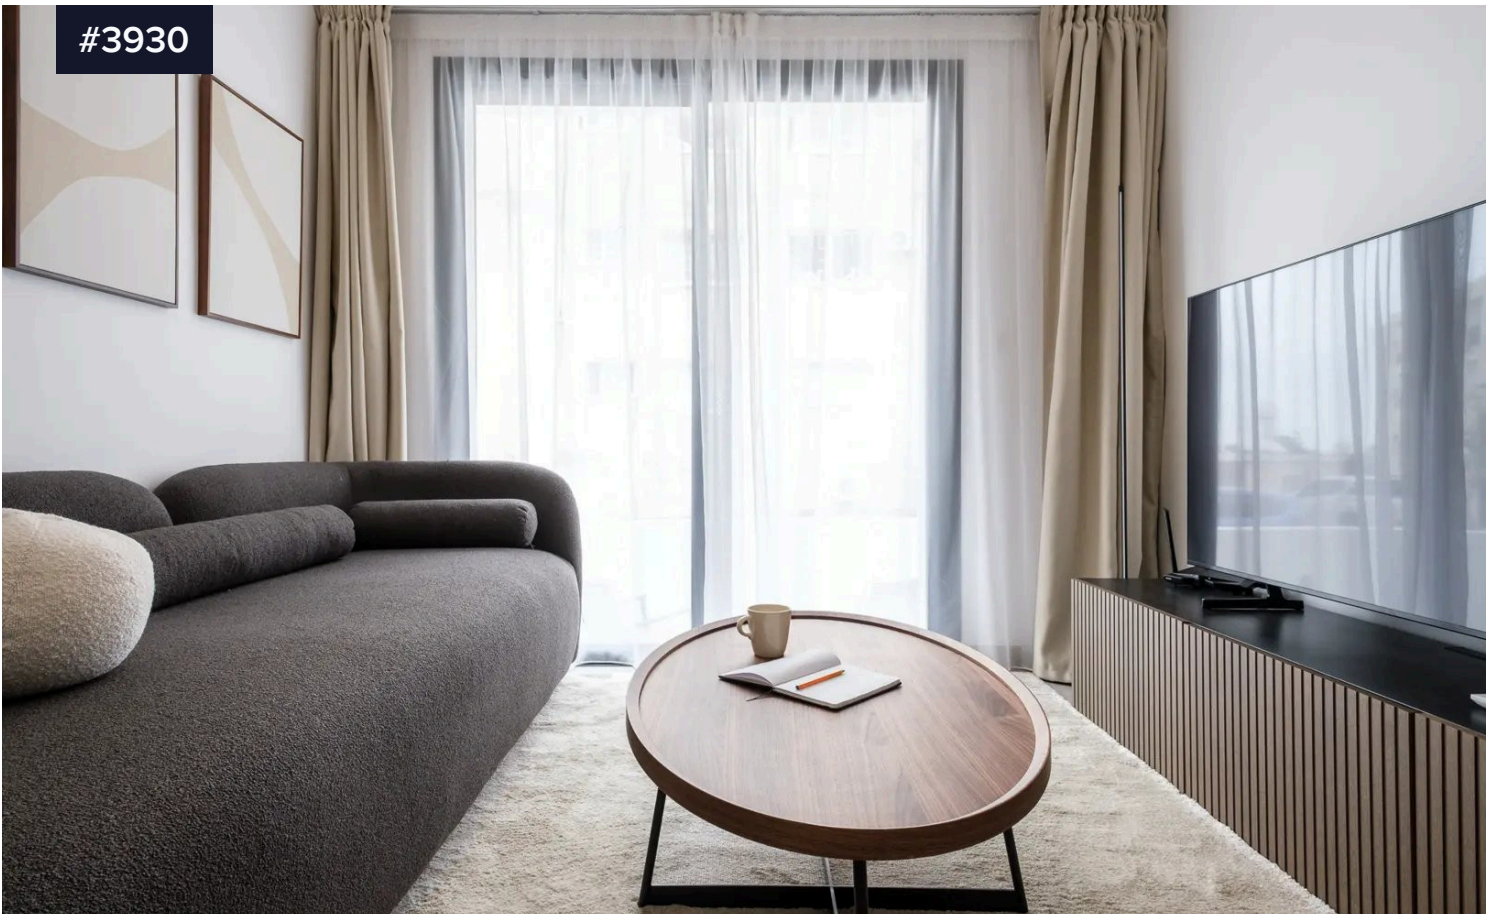

#3930

1-bedroom apartment to rent

€709 /месяц

Спальни

1

Ванные комнаты

1

Общая площадь

42 m²

Тип

Квартира

Рейтинг
энергоэффективности

Experience Premium Comfort at Silene Residence Ix – 1-Bedroom Apartment for Rent in Paphos

Welcome to Silene Residence Ix, your perfect 1-bedroom apartment in Paphos where style meets convenience. At Moving Doors, we offer fully serviced, designer apartments that provide the ideal combination of modern luxury and home-like comfort. Whether you're moving to Paphos for work or leisure, this is more than just an apartment – it's your sanctuary.

Nestled in the vibrant heart of Paphos, Silene Residence Ix is equipped with high-end amenities that enhance your living experience. From the