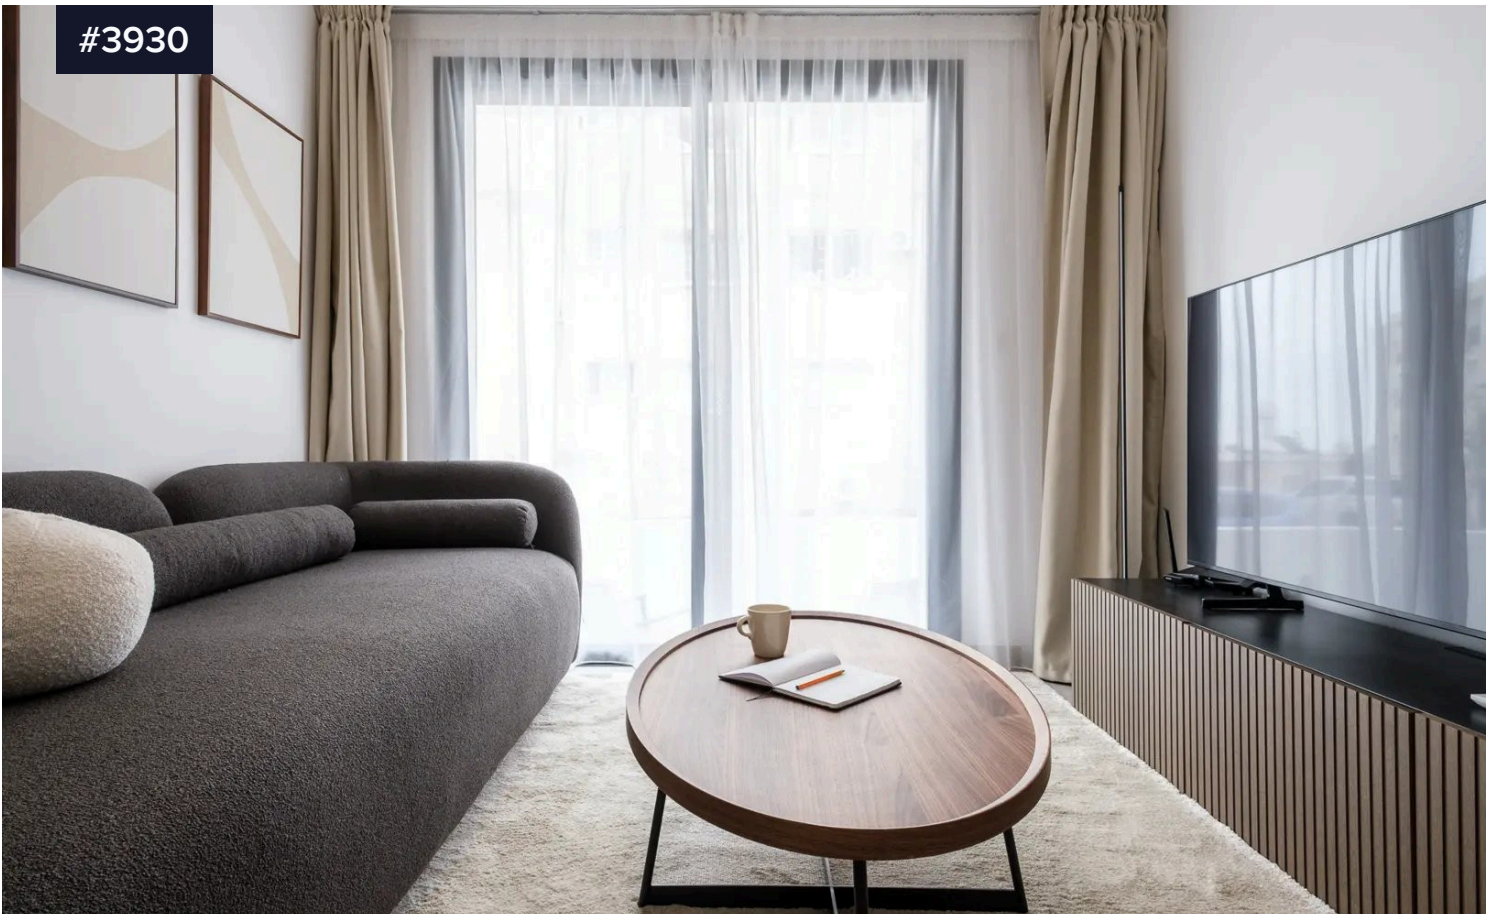

#3930

1-bedroom apartment to rent

€709 /month

Bedrooms

1

Bathrooms

1

Covered

42 m²

Type

Apartment

Energy efficiency rating

A

Experience Premium Comfort at Silene Residence Ix – 1-Bedroom Apartment for Rent in Paphos

Welcome to Silene Residence Ix, your perfect 1-bedroom apartment in Paphos where style meets convenience. At Moving Doors, we offer fully serviced, designer apartments that provide the ideal combination of modern luxury and home-like comfort. Whether you're moving to Paphos for work or leisure, this is more than just an apartment – it's your sanctuary.

Nestled in the vibrant heart of Paphos, Silene Residence Ix is equipped with high-end amenities that enhance your living experience. From the