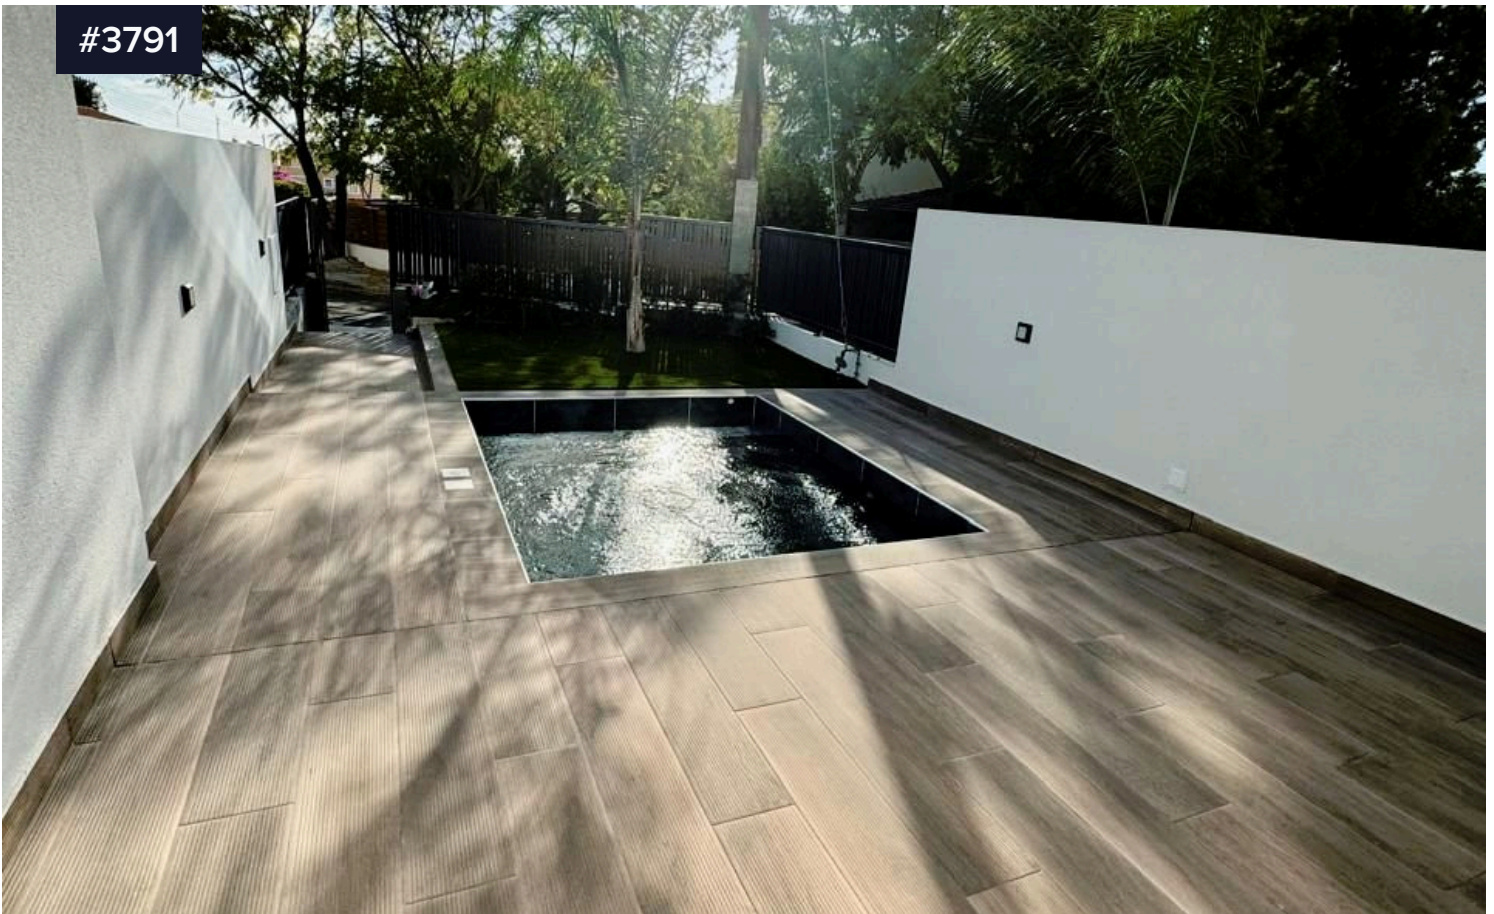

#3791

for Rent in Emba village

€2,000 /month

📍 Emba - Petridia, Paphos

Bedrooms

🛏 2

Bathrooms

🚿 2

Covered

🏠 90 m²

Type

Semi-Detached Villa

Plot

150 m²

Status

Key ready

Year of construction

2023

Energy efficiency rating

🌿 **A**

New House for Rent in Emba village of Paphos beautifully modern design.

Available fully furnished and equipped.

The house has Double glazing Aluminum.

VRV system.

Fully Furnish.

Fully equipped.

Private Parking.

Veranta .

Fly screens.