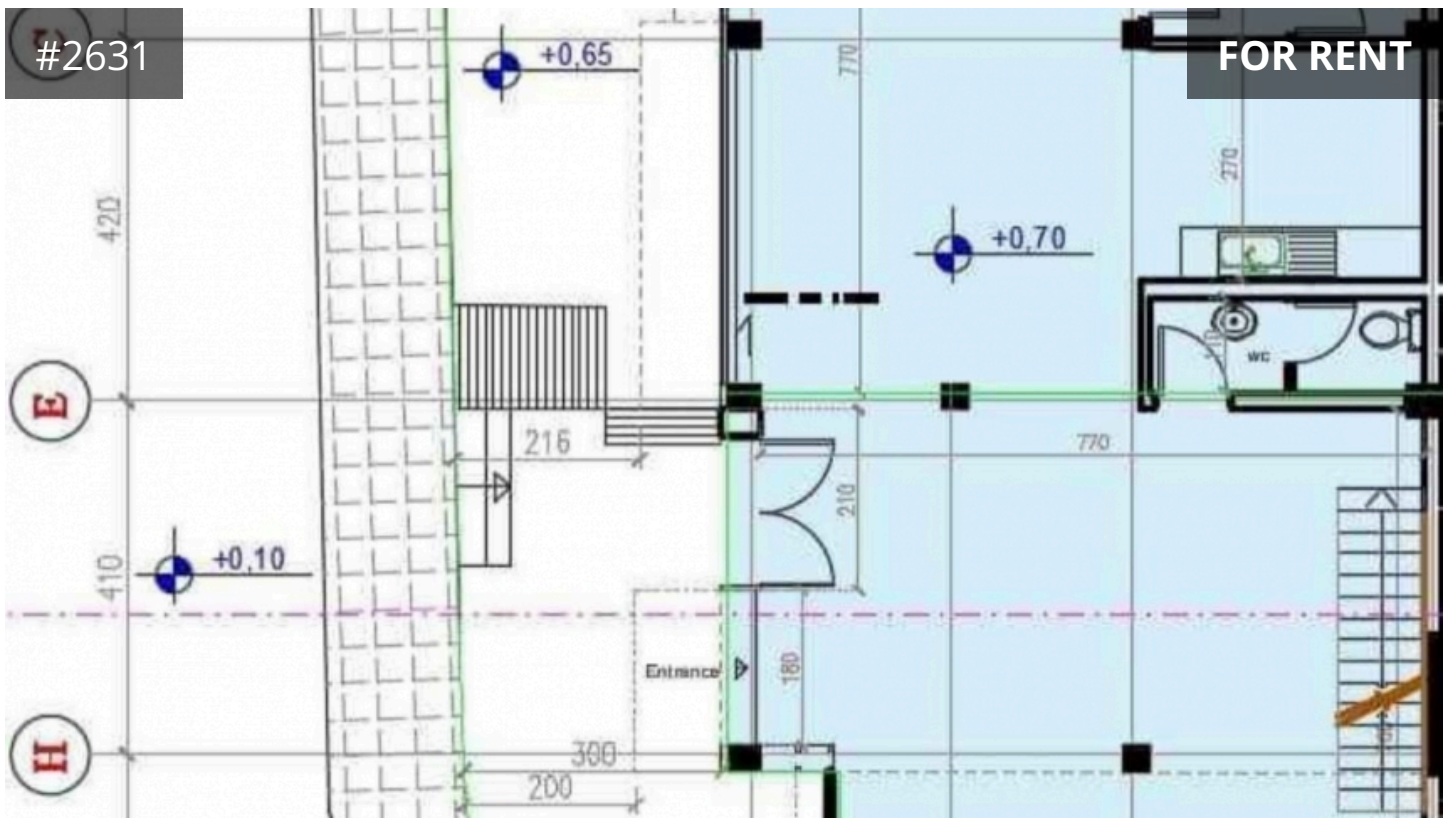

#2631

FOR RENT

Paphos, Konia

230 m² Covered

Description

We offer you a spacious office space - 230 m² in 2 Levels (130 + 100) in Entrance of Paphos.

Only for long term use.

€2,300 /month

TYPE	Shop
BATHROOMS	1
COVERED	230 m ²
ENERGY EFFICIENCY RATING	B

uniquecyprushomes.com